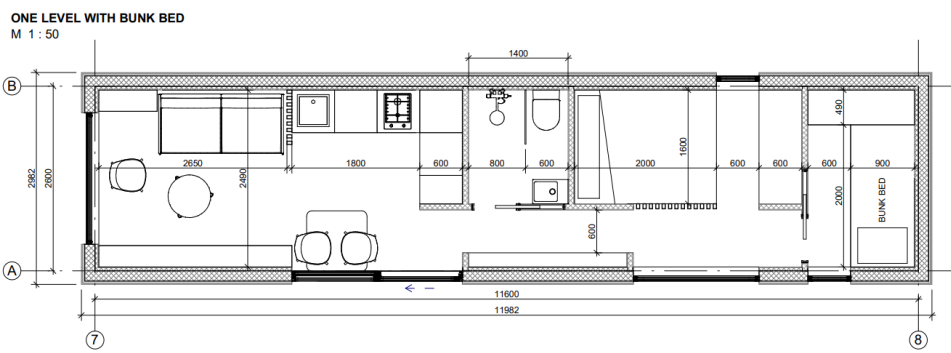

Step inside

Grouse 2 bedroom model

Built for you.

- Contemporary or Scandinavian design options
- Luxury fixtures and fittings for a homely feel
- Energy efficient living saving money on bills
- High quality materials for healthier homes
- 60 year lifespan for a home to be proud of

Grouse 1 bed

A perfect nature stay for a couple with a large kingsize bedroom.

Grouse 2 bed

A great stay for a small family with bunk beds and a kingsize bedroom.

39ft x 10ft

39ft x 10ft