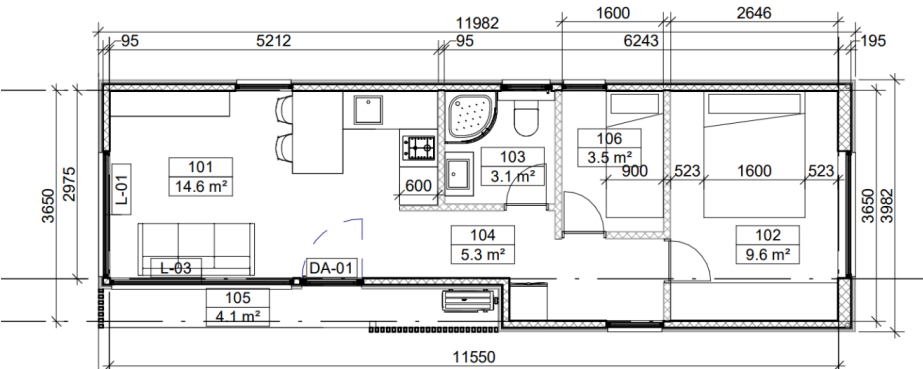

Step inside

Skylark 2 bedroom model

Skylark 1 bed Slimline

Perfect for additional living space or as a 2 person holiday let!

Skylark 1 bed

This model has extra space for longer guest stays.

Skylark 2 bed

Great for families! Comes with bunk beds and a kingsize bedroom.

31ft x 12ft

40ft x 13ft

40ft x 13ft

White Contemporary 1 bed Slimline